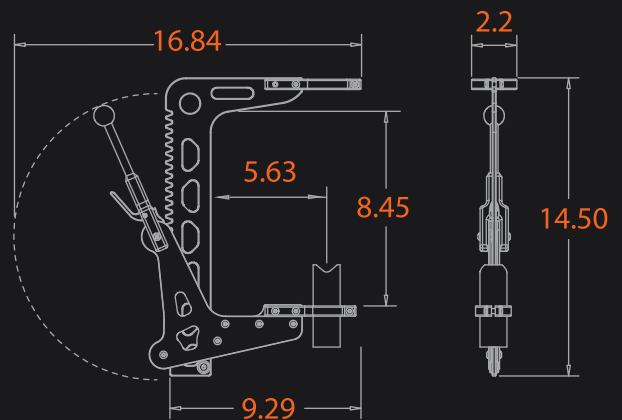

Weighing in at 4.2lbs alone, it attaches to your power drill and provides it over 1000lbs of additional force for powerful leverage at a perfect right angle, allowing precise control and an astonishingly longer drill bit life.

Rapidrill can minimize and even eliminate the accepted safety risks of hand drilling.

Slim will adapt to most standard collared drills. Custom size clamps available upon request.

Make the toughest drilling tasks faster, safer, and easier.